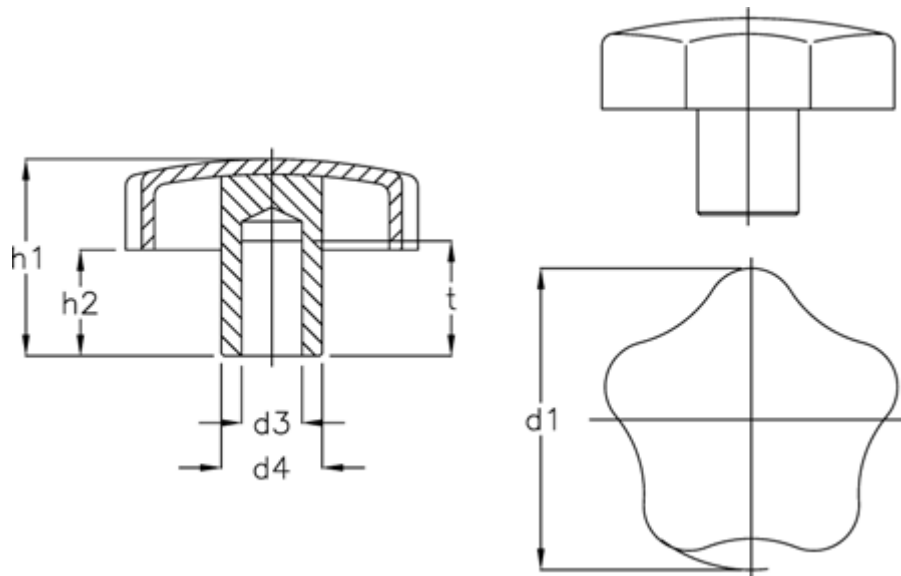

Article number: 20541220

Description: E+G Hand knob GN 5336-50-B 10-C-MT

Measures

d_1	= 50
d_3	= B10
d_4	= 19
H_1	= 32
H_2	= 16.0
t_1 min.	= 18